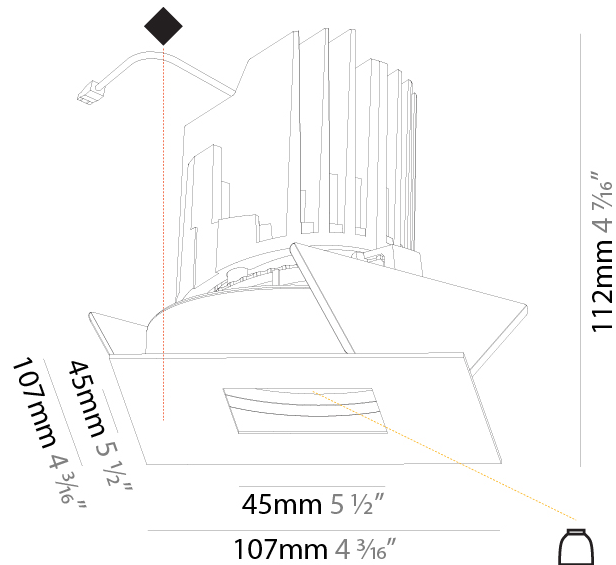

GENERAL

Series: Bioniq
Subseries: Bioniq Square Pinhole
Brand: Prolicht
Division: Architectural
Mounting Type: Recessed
Mounting Location: Ceiling
Subcategory: Downlight

PHYSICAL

Shape: Square
Length (mm): 107
Length (in): 4 ³/₁₆"
Width (mm): 107
Width (in): 4 ³/₁₆"
Depth (mm): 112
Depth (in): 4 ⁷/₁₆"
Ceiling Thickness (mm): 10 / 12.5 / 15
Ceiling Thickness (in): 3/8 or 1/2 or 9/16
Min. Recessing Depth (mm): 130
Min. Recessing Depth (in): 5 ¹/₈"
Light Distribution: Adjustable / Downlight
Weight (kg): 0.463
Weight (lbs): 1.02
Fixture Finish: SSR / BKV / CWI / CRY / HAB / UFT / ITA / RUA / FTG / MYG / LOD / PUS / FRO / FUP / KIA / POP / BLS / SPG / MEY / GOH / GUM / CHC / COM / ABZ / JAG / OBR / MOS / ROR
Fixture Material: Aluminum Die Cast
Cut-out Measurements: 98mm / 3 7/8"

ELECTRICAL

Lamp Type: LED (Zhaga Standard)
Total Output Wattage (W): 15
Dimming: Dali Dimming
Driver Included: No
Driver Location: Recessed Housing
Driver Type: Constant Current - 120Vac
Housing: See components
Input Voltage (V): 120
Constant Current (MA): 350

LED

Number of LEDs: 1
Color Temperature (°K): Warm Dim
Max. Delivered Lumen (lm): 760
Nominal Lumen (lm): 1140
CRI: >90 CRI
Lamp Life (hrs): 50000

OPTICAL

Reflector°: 20 / 40 / 60
Adjustability: Rotational 355°; Tilt 30°

RATINGS AND CERTIFICATIONS

Certified By: Certified for North American Standards
IP rating: IP20